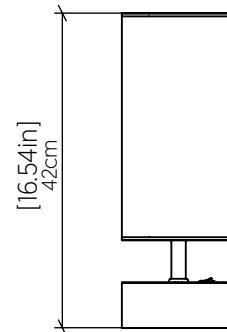

Technical Drawing