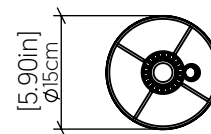

Technical Drawing